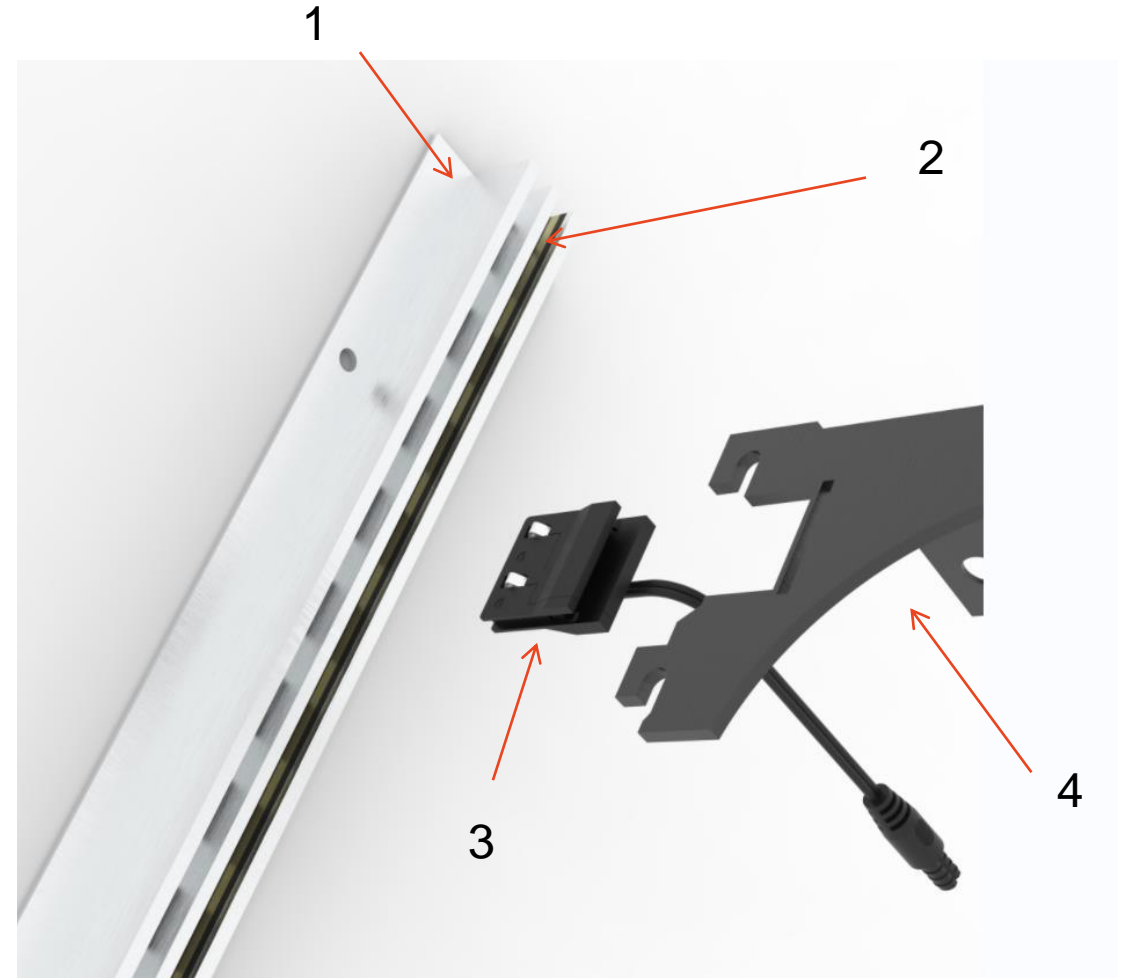

# Wireless Power Track Quotation Sheet ( A-A PowerTrack)

*GMLED - Specially for Retail Display*

# Features

- . Aviation aluminum column, light material, good texture;
- . Hidden guide rail power system, the overall effect is more beautiful;
- . The electric head is made of manganese steel shrapnel, which is reliable and firm in contact and can be overcurrent ;
- . Suitable for a variety of shelves, high-grade display rack.

# ProductImage

零件号	零件名称
1	Track
2	Aonductor Rail
3	Connector
4	A-A Arm