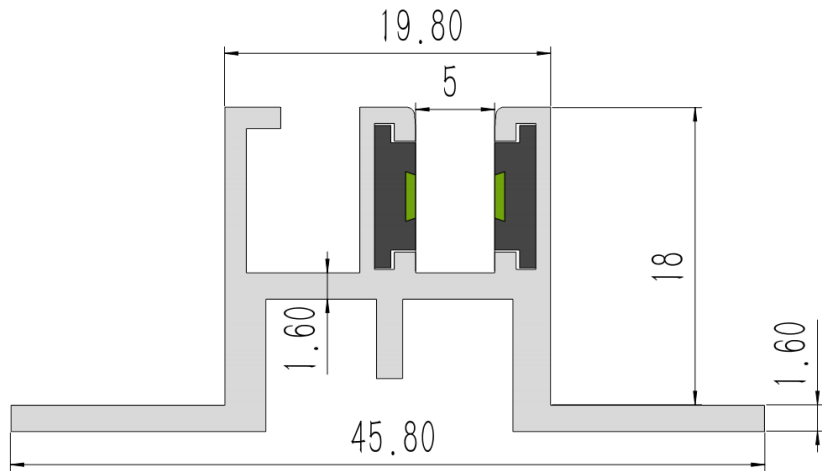

Product Size

Single Track

Track